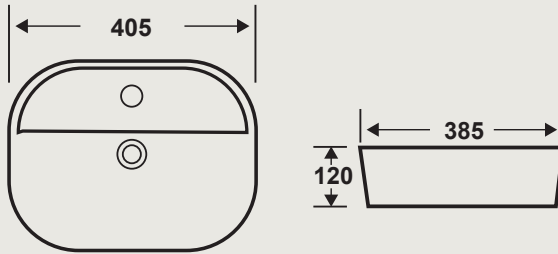

CONFIGURATION	COUNTER TOP WASH BASIN
Weight	8.5 Kg
Basin Area	500 x 265mm
Height - Floor to Rim	850mm
Nominal Dimensions	505 x 385 x 120mm
Waste Hole	50mm
Water Depth	87mm

FLORINA 202 WASH BASIN

TECHNICAL DRAWINGS

All drawings contain the necessary measurements, which are subject to standard tolerances. They are stated in mm, are drawn on a scale of 1:20 and are non-binding. Exact measurements, in particular for customized installation scenarios, can only be taken from the finished ceramic piece.

** Dimensions of fixtures are nominal and may vary within the range of tolerance. These measurements are subject to change or cancellation. No responsibility is assumed for use of superseded or voided leaflet.